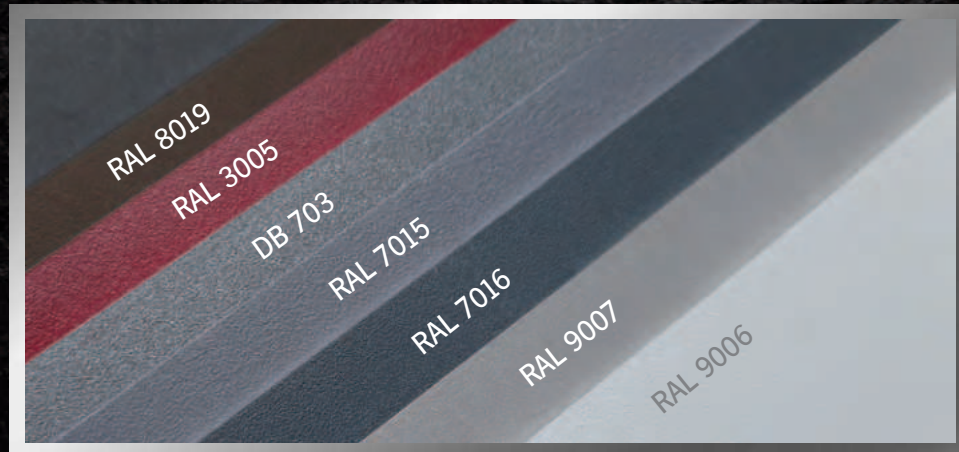

Viele Möglichkeiten:
Einfach, individuell, dekorativ ...

Trend-Farben

Neben unserer Standardfarbe RAL 9016 Feinstruktur (FS) können Sie noblesse-Trend-Farben wählen. Die Trendfarben werden ausschließlich mit Feinstrukturoberfläche beschichtet. Sie zeichnen sich durch besondere Pflegeleichtigkeit und sehr gute Oberflächenbeständigkeit aus.